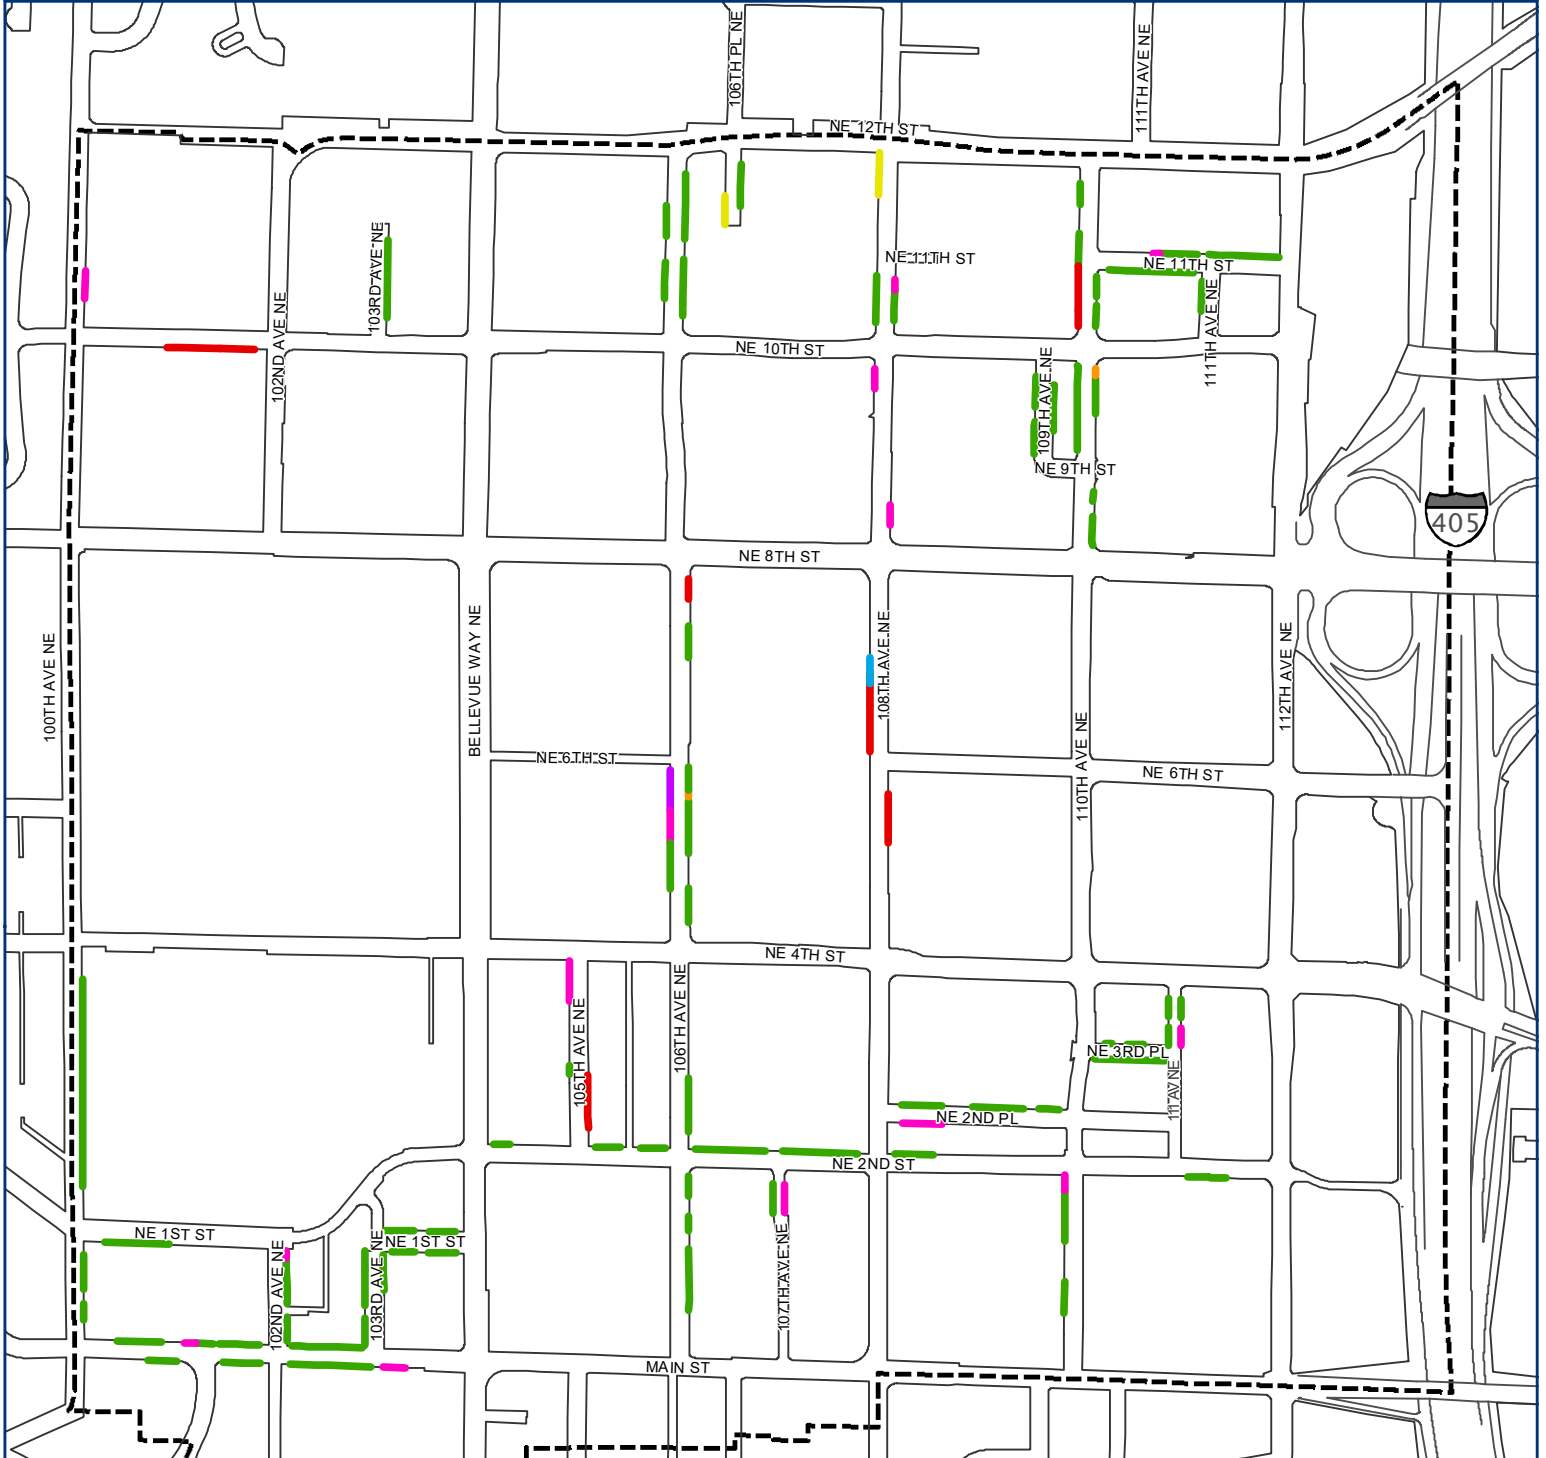

# Downtown On-Street Parking

|  |   |
|--|---|
|  | 3 Min Passenger Load/Unload Only              |
|  | 15 Min Load Zone                              |
|  | 30 Min Load Zone                              |
|  | 2 Hr Parking 7am - 6pm Except Sun. & Holidays |
|  | Shuttle Load Zone Only                        |
|  | Charging Station for Electric Vehicles Only   |
|  | Metro Layover Only                            |
|  | Downtown Boundary                             |

0 500 Feet

Source: City of Bellevue

The City of Bellevue does not guarantee that the information on this map is accurate or complete. This data is provided on an "as is" basis and disclaims all warranties.

Coordinate System: NAD 1983 (2011)  
StatePlane Washington North FIPS 4601 Ft