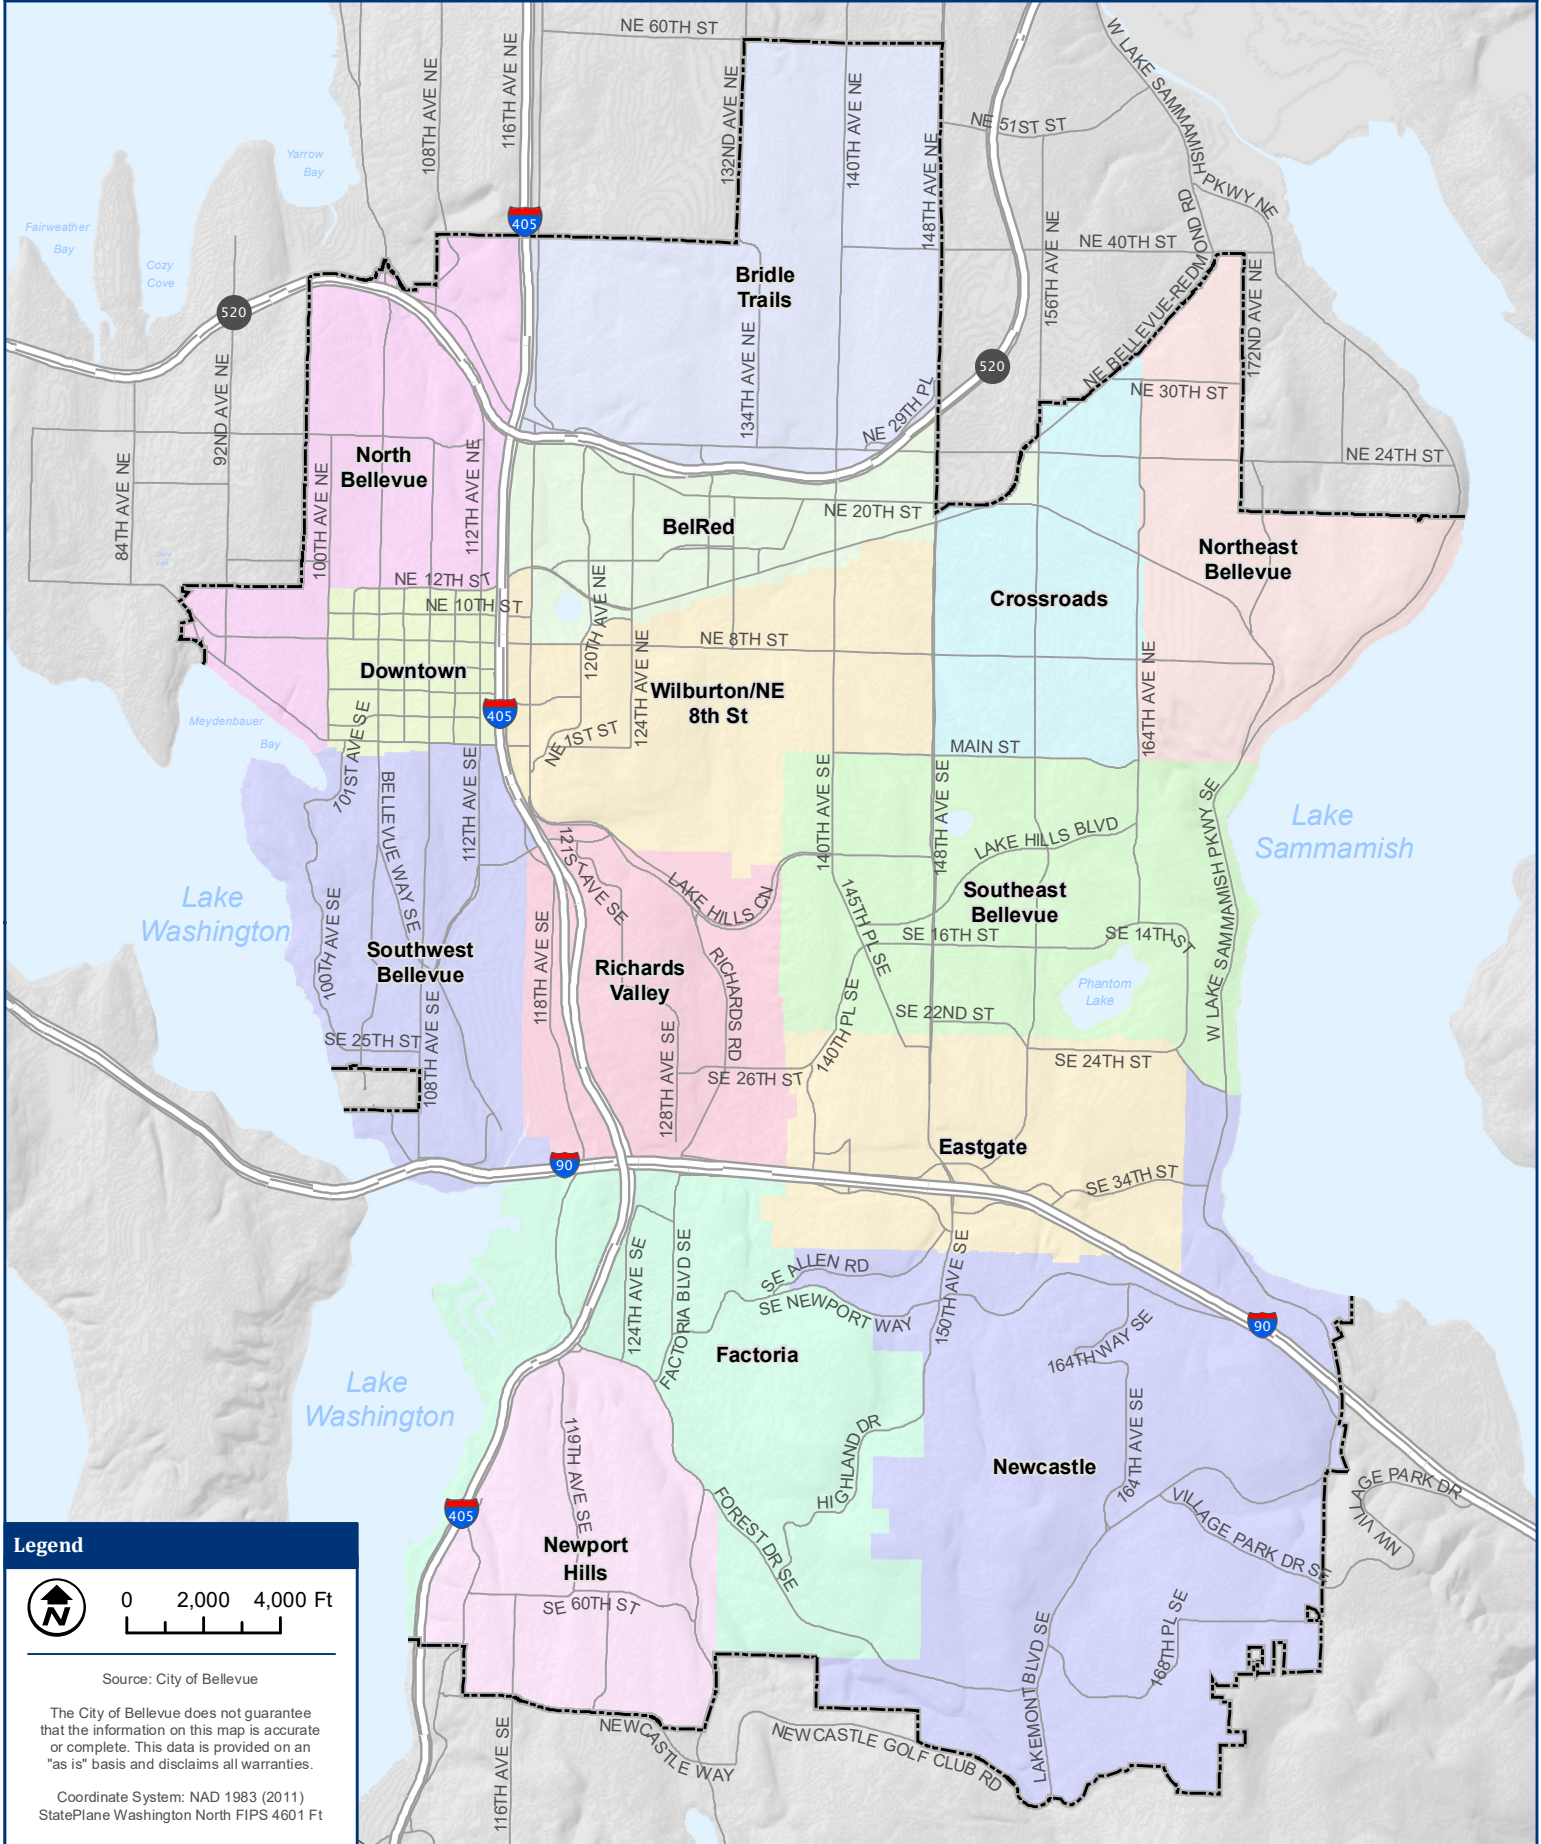

Subareas

Comprehensive Plan

Legend

Source: City of Bellevue

The City of Bellevue does not guarantee that the information on this map is accurate or complete. This data is provided on an "as is" basis and disclaims all warranties.

Coordinate System: NAD 1983 (2011)
StatePlane Washington North FIPS 4601 Ft