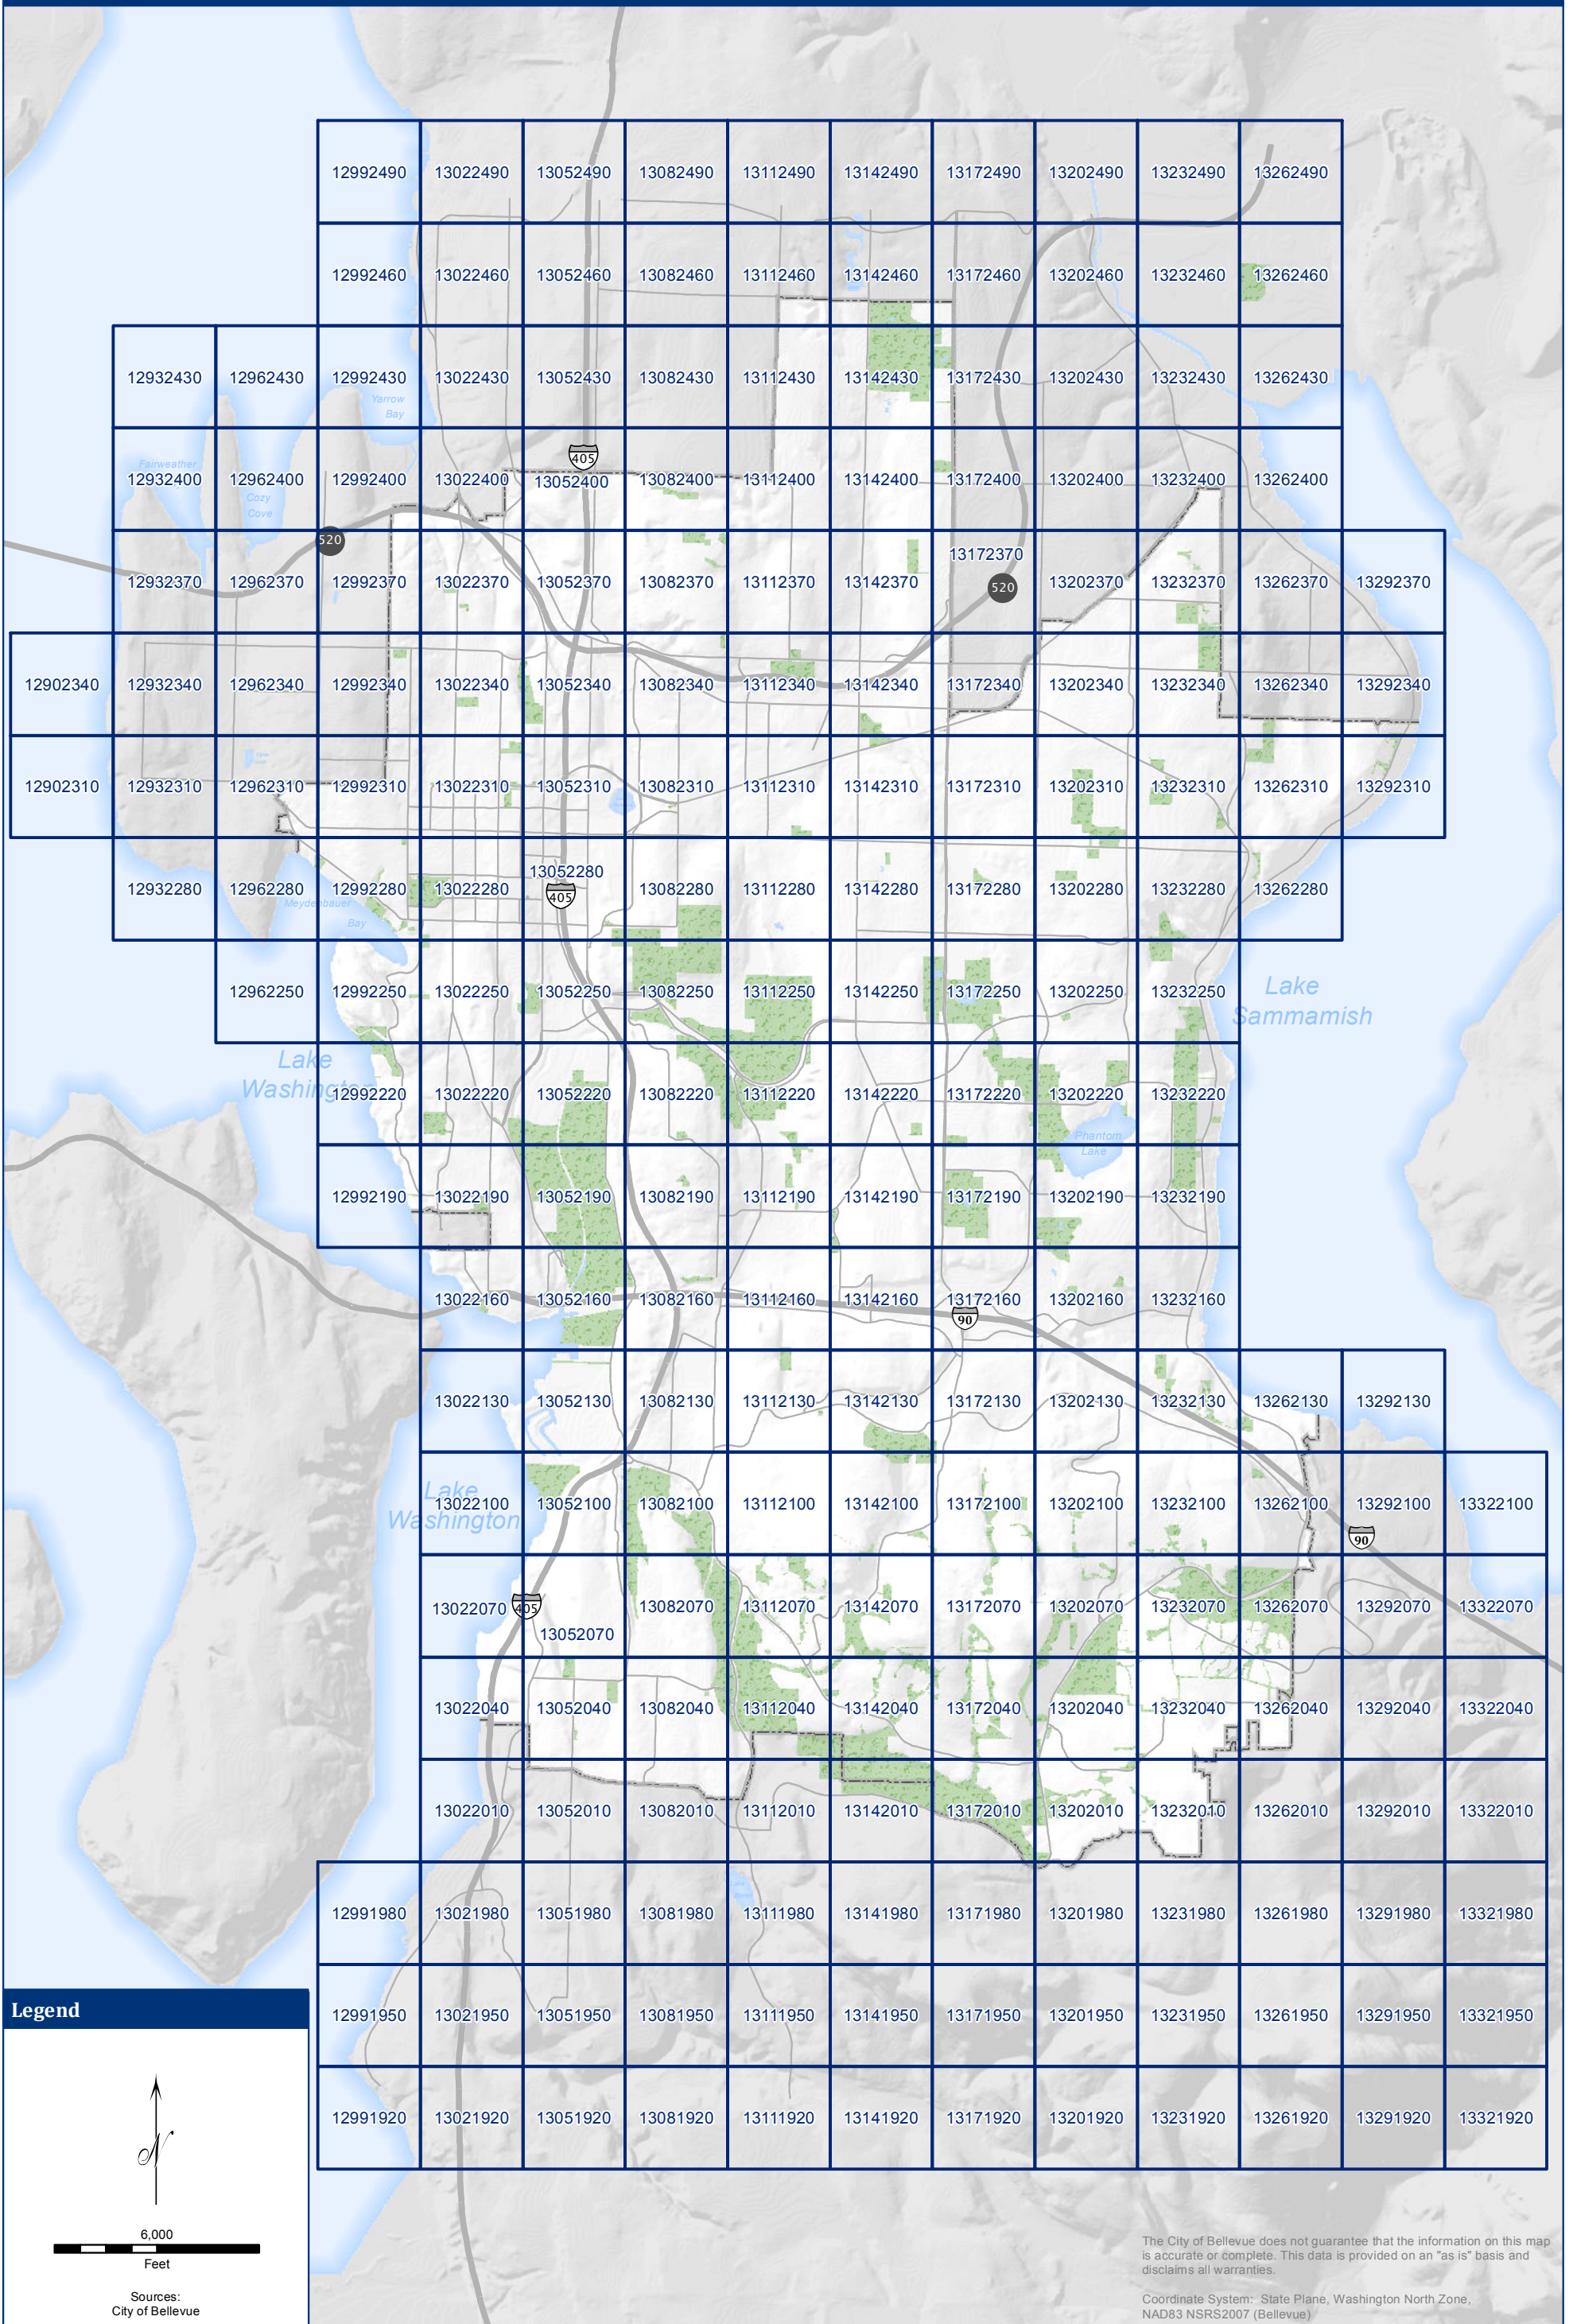

# Orthophoto Index

## Legend

Sources:  
City of Bellevue

The City of Bellevue does not guarantee that the information on this map is accurate or complete. This data is provided on an "as is" basis and disclaims all warranties.

Coordinate System: State Plane, Washington North Zone, NAD83 NSRS2007 (Bellevue)